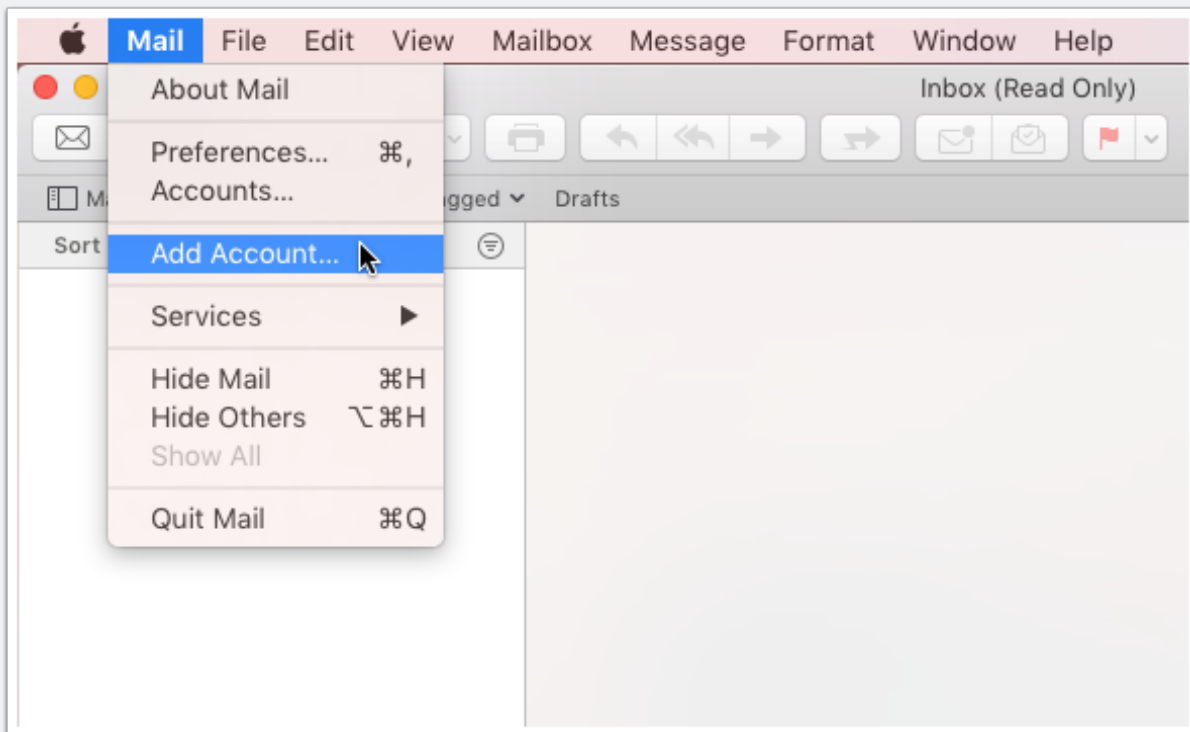

# MacOS Sierra

Setup your Hosted Email mailbox in Apple Mail on MacOS Sierra inn 4 steps

1